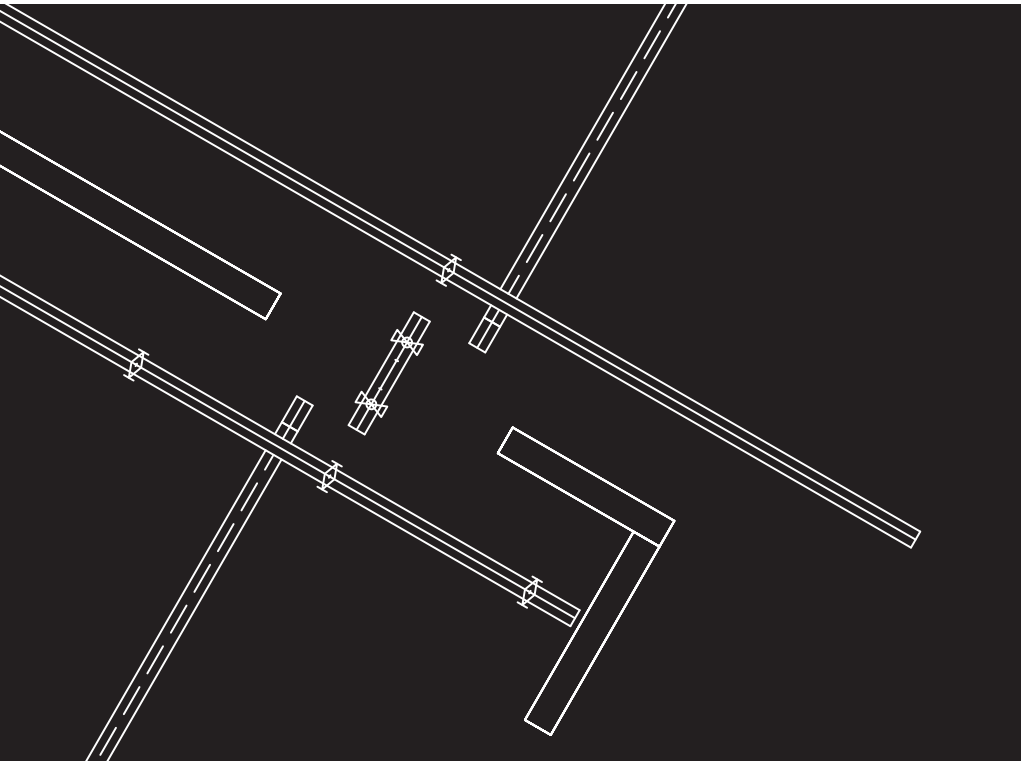

Combi-lock

– Easy and safe to use

The Combi-Lock is used to connect and lock the rails together when two rail systems are to be combined. It combines the rail system between rooms, e.g. bedroom and bathroom to achieve an easy and comfortable transfer of a person.

The Combi-Lock is easy and safe to use. When the traverse rail is positioned correctly in front of the fixed rail, it locks - and the rails are automatically connected.

Connecting rail systems with the Combi-Lock makes it easy to design a complete rail system that meets any need.

The sleek design of the Combi-Lock blends easily with the surrounding architecture. It is easy to clean and maintain.

Easy and safe to use

- Intuitive and simple operating
- Effortless to use
- Automatic connection when the rails are correctly positioned
- High degree of safety